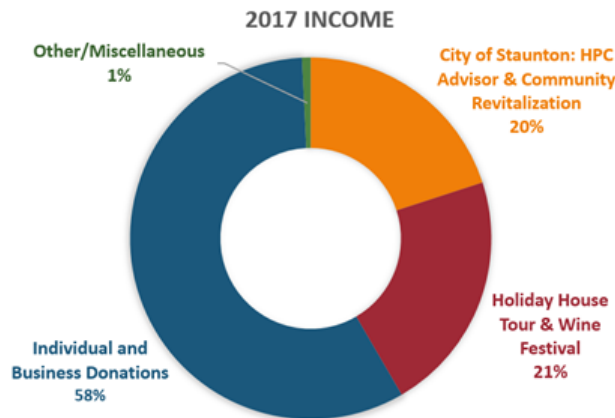

HSF BOARD 2017

President: Paula Rau
Vice President: Marion Ward
Treasurer: Tom Watson
Secretary: Rish Capps
Member-at-Large: Beth Scripps

Members:
 Spencer Cross Paul Kazarov
 Holly Bailey Kathy Denney Carol Kipp
 Bob Barron Bill Frazier Jackie Kurtz
 Ingrid Blanton Jane Fuller Seth Liskey
 Paul Borzelleca Jane Hanger Ed Miska