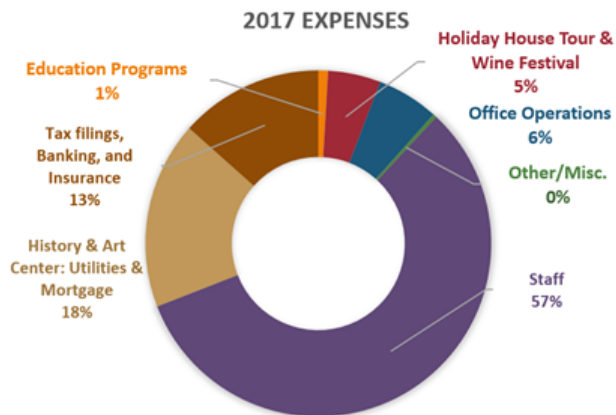

HSF BOARD 2017

President: Paula Rau
Vice President: Marion Ward
Treasurer: Tom Watson
Secretary: Rish Capps
Member-at-Large: Beth Scripps

Members:
 Spencer Cross Paul Kazarov
 Holly Bailey Kathy Denney Carol Kipp
 Bob Barron Bill Frazier Jackie Kurtz
 Ingrid Blanton Jane Fuller Seth Liskey
 Paul Borzelleca Jane Hanger Ed Miska